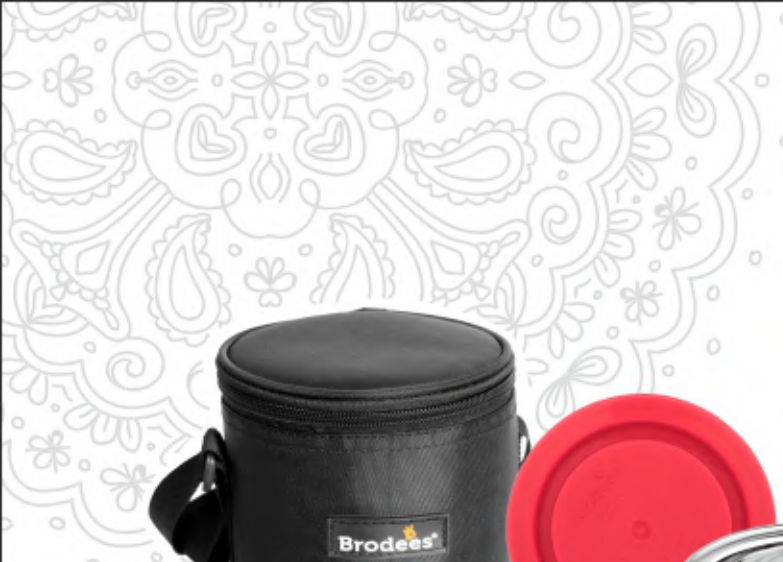

## TAB FOR EASY OPENING

The tab of the seal makes  
it easy to remove

Brodees®

UNIQUE DESIGN

Perfectly suited for everyday use  
and ideal for gifting as well.

**BR22 LB 16**  
Double Wall Lunch Box Set  
Set of 3 Pcs  
3 Pcs Lunch Dibbi with Lid  
(300 ml each)